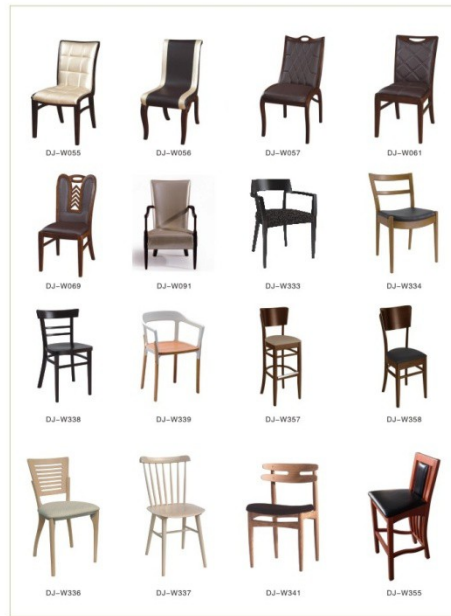

26

餐桌椅系列 Dining Table and Chair Series

27

餐桌椅系列 Dining Table and Chair Series

28

餐桌椅系列 Dining Table and Chair Series

25

餐桌椅系列 Dining Table and Chair Series

26

餐桌椅系列 Dining Table and Chair Series

27

沙发卡座系列 Dining Sofa Series

28

沙发卡座系列 Dining Sofa Series

24

实木餐椅系列 Solid Wood Dining Chair Series

25

实木餐椅系列 Solid Wood Dining Chair Series

26

实木餐椅系列 Solid Wood Dining Chair Series

27

实木餐椅系列 Solid Wood Dining Chair Series

25

休闲转椅系列 Leisure Swivel Chair Series