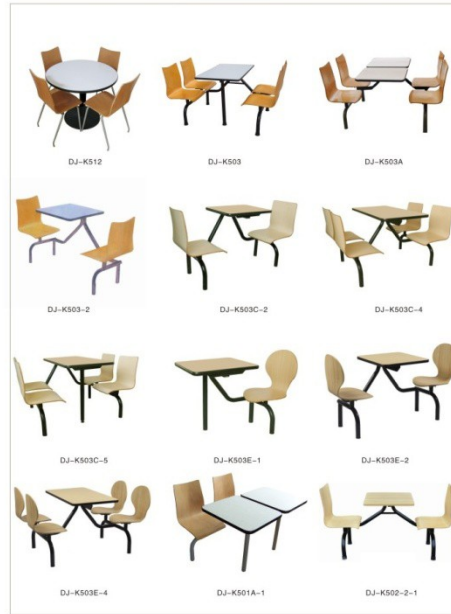

Acrylic Chair Series

曲木椅系列

Bentwood Chair Series

曲木椅系列

Bentwood Chair Series

曲木椅系列 Bentwood Chair Series

25

曲木椅系列 Bentwood Chair Series

26

餐桌椅系列 Dining Table and Chair Series

27

餐桌椅系列 Dining Table and Chair Series

28

餐桌椅系列 Dining Table and Chair Series

25

餐桌椅系列 Dining Table and Chair Series

26

餐桌椅系列 Dining Table and Chair Series

27

沙发卡座系列 Dining Sofa Series

28

沙发卡座系列 Dining Sofa Series

24

实木餐椅系列 Solid Wood Dining Chair Series