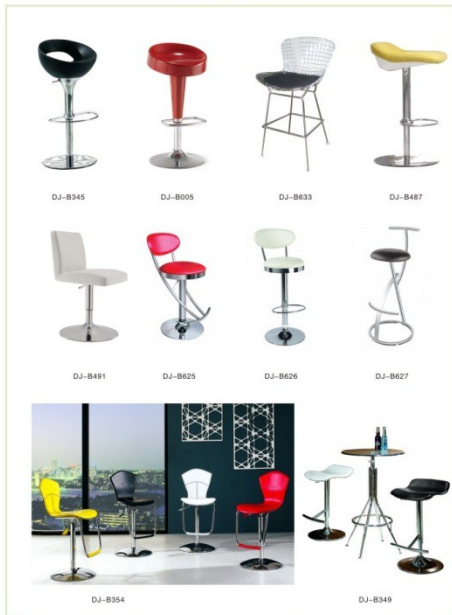

25

彩钢椅/铝椅系列 Color Steel Chair/Aluminum Chair series

26

不锈钢桌椅系列 Stainless Steel Table/Chair Series

27

不锈钢桌椅系列 Stainless Steel Table/Chair Series

28

不锈钢桌椅系列 Stainless Steel Table/Chair Series

30

不锈钢桌椅系列 Stainless Steel Table/Chair Series

31

吧椅系列 Bar Chair Series

32

吧椅系列 Bar Chair Series

33

吧椅系列

Bar Chair Series

32

吧椅系列

Bar Chair Series

33

吧椅系列

Bar Chair Series

34

吧椅系列

Bar Chair Series

35

吧椅系列

Bar Chair Series

22

吧椅系列

Bar Chair Series