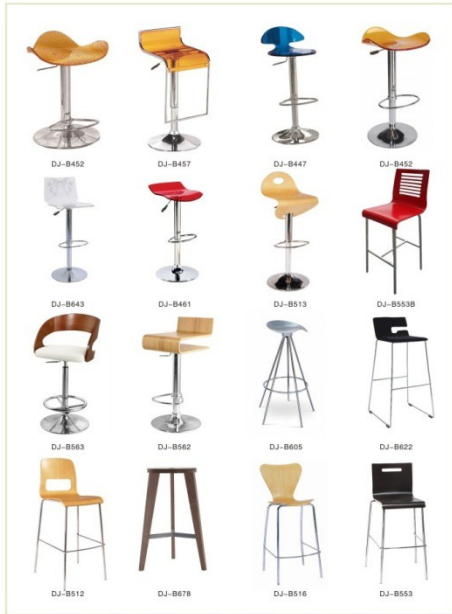

DJ-107B

DJ-108A

休闲转椅系列 Leisure Swivel Chair Series

休闲转椅系列 Leisure Swivel Chair Series

休闲转椅系列 Leisure Swivel Chair Series

彩钢椅/铝椅系列 Color Steel Chair/Aluminum Chair series

彩钢椅/铝椅系列 Color Steel Chair/Aluminum Chair series

25

彩钢椅/铝椅系列 Color Steel Chair/Aluminum Chair series

26

不锈钢桌椅系列 Stainless Steel Table/Chair Series

27

不锈钢桌椅系列 Stainless Steel Table/Chair Series

28

不锈钢桌椅系列 Stainless Steel Table/Chair Series

30

不锈钢桌椅系列 Stainless Steel Table/Chair Series

31

吧椅系列 Bar Chair Series

32

吧椅系列 Bar Chair Series

33

吧椅系列

Bar Chair Series

32

吧椅系列

Bar Chair Series

33

吧椅系列

Bar Chair Series

34