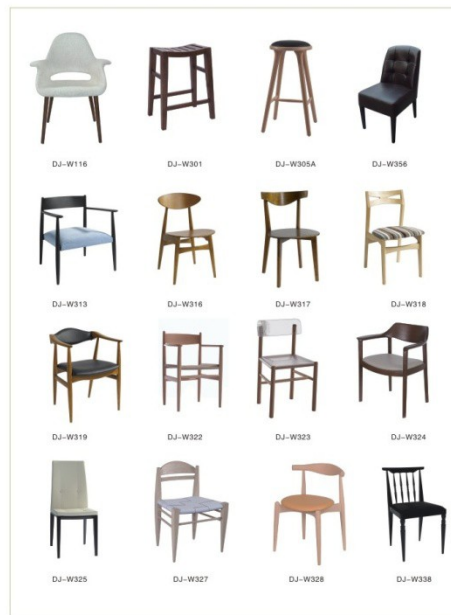

26

餐桌椅系列 Dining Table and Chair Series

27

餐桌椅系列 Dining Table and Chair Series

28

餐桌椅系列 Dining Table and Chair Series

25

餐桌椅系列 Dining Table and Chair Series

26

餐桌椅系列 Dining Table and Chair Series

27

沙发卡座系列 Dining Sofa Series

28

沙发卡座系列 Dining Sofa Series

24

实木餐椅系列 Solid Wood Dining Chair Series

25

实木餐椅系列 Solid Wood Dining Chair Series

26

实木餐椅系列 Solid Wood Dining Chair Series

27

实木餐椅系列 Solid Wood Dining Chair Series

25

休闲转椅系列 Leisure Swivel Chair Series