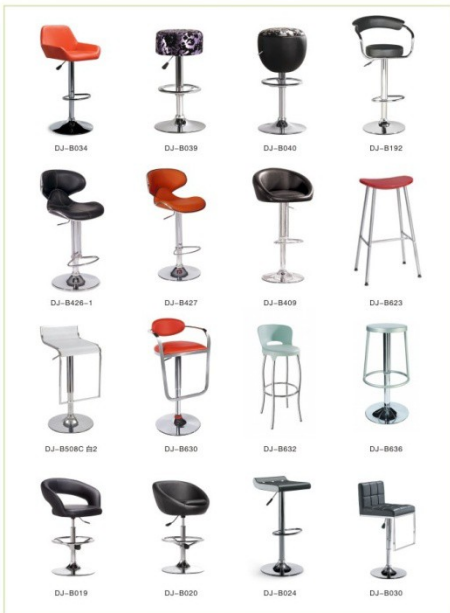

DJ-107B

DJ-108A

休闲转椅系列 Leisure Swivel Chair Series

休闲转椅系列 Leisure Swivel Chair Series

休闲转椅系列 Leisure Swivel Chair Series

彩钢椅/铝椅系列 Color Steel Chair/Aluminum Chair series

彩钢椅/铝椅系列 Color Steel Chair/Aluminum Chair series

25

彩钢椅/铝椅系列 Color Steel Chair/Aluminum Chair series

26

不锈钢桌椅系列 Stainless Steel Table/Chair Series

27

不锈钢桌椅系列 Stainless Steel Table/Chair Series

28

不锈钢桌椅系列 Stainless Steel Table/Chair Series

30

不锈钢桌椅系列 Stainless Steel Table/Chair Series

31

吧椅系列 Bar Chair Series

32

吧椅系列 Bar Chair Series

33

吧椅系列