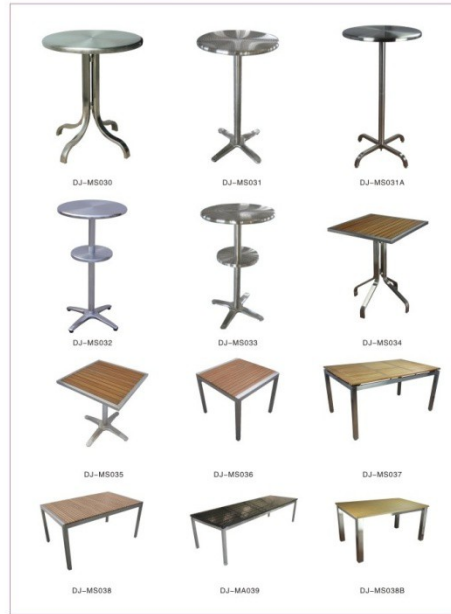

DJ-107B

DJ-108A

休闲转椅系列 Leisure Swivel Chair Series

休闲转椅系列 Leisure Swivel Chair Series

休闲转椅系列 Leisure Swivel Chair Series

彩钢椅/铝椅系列 Color Steel Chair/Aluminum Chair series

彩钢椅/铝椅系列 Color Steel Chair/Aluminum Chair series

25

彩钢椅/铝椅系列 Color Steel Chair/Aluminum Chair series

26

不锈钢桌椅系列 Stainless Steel Table/Chair Series

27

不锈钢桌椅系列 Stainless Steel Table/Chair Series

28

不锈钢桌椅系列 Stainless Steel Table/Chair Series

30

不锈钢桌椅系列 Stainless Steel Table/Chair Series

31

吧椅系列 Bar Chair Series

32

吧椅系列 Bar Chair Series

33

吧椅系列